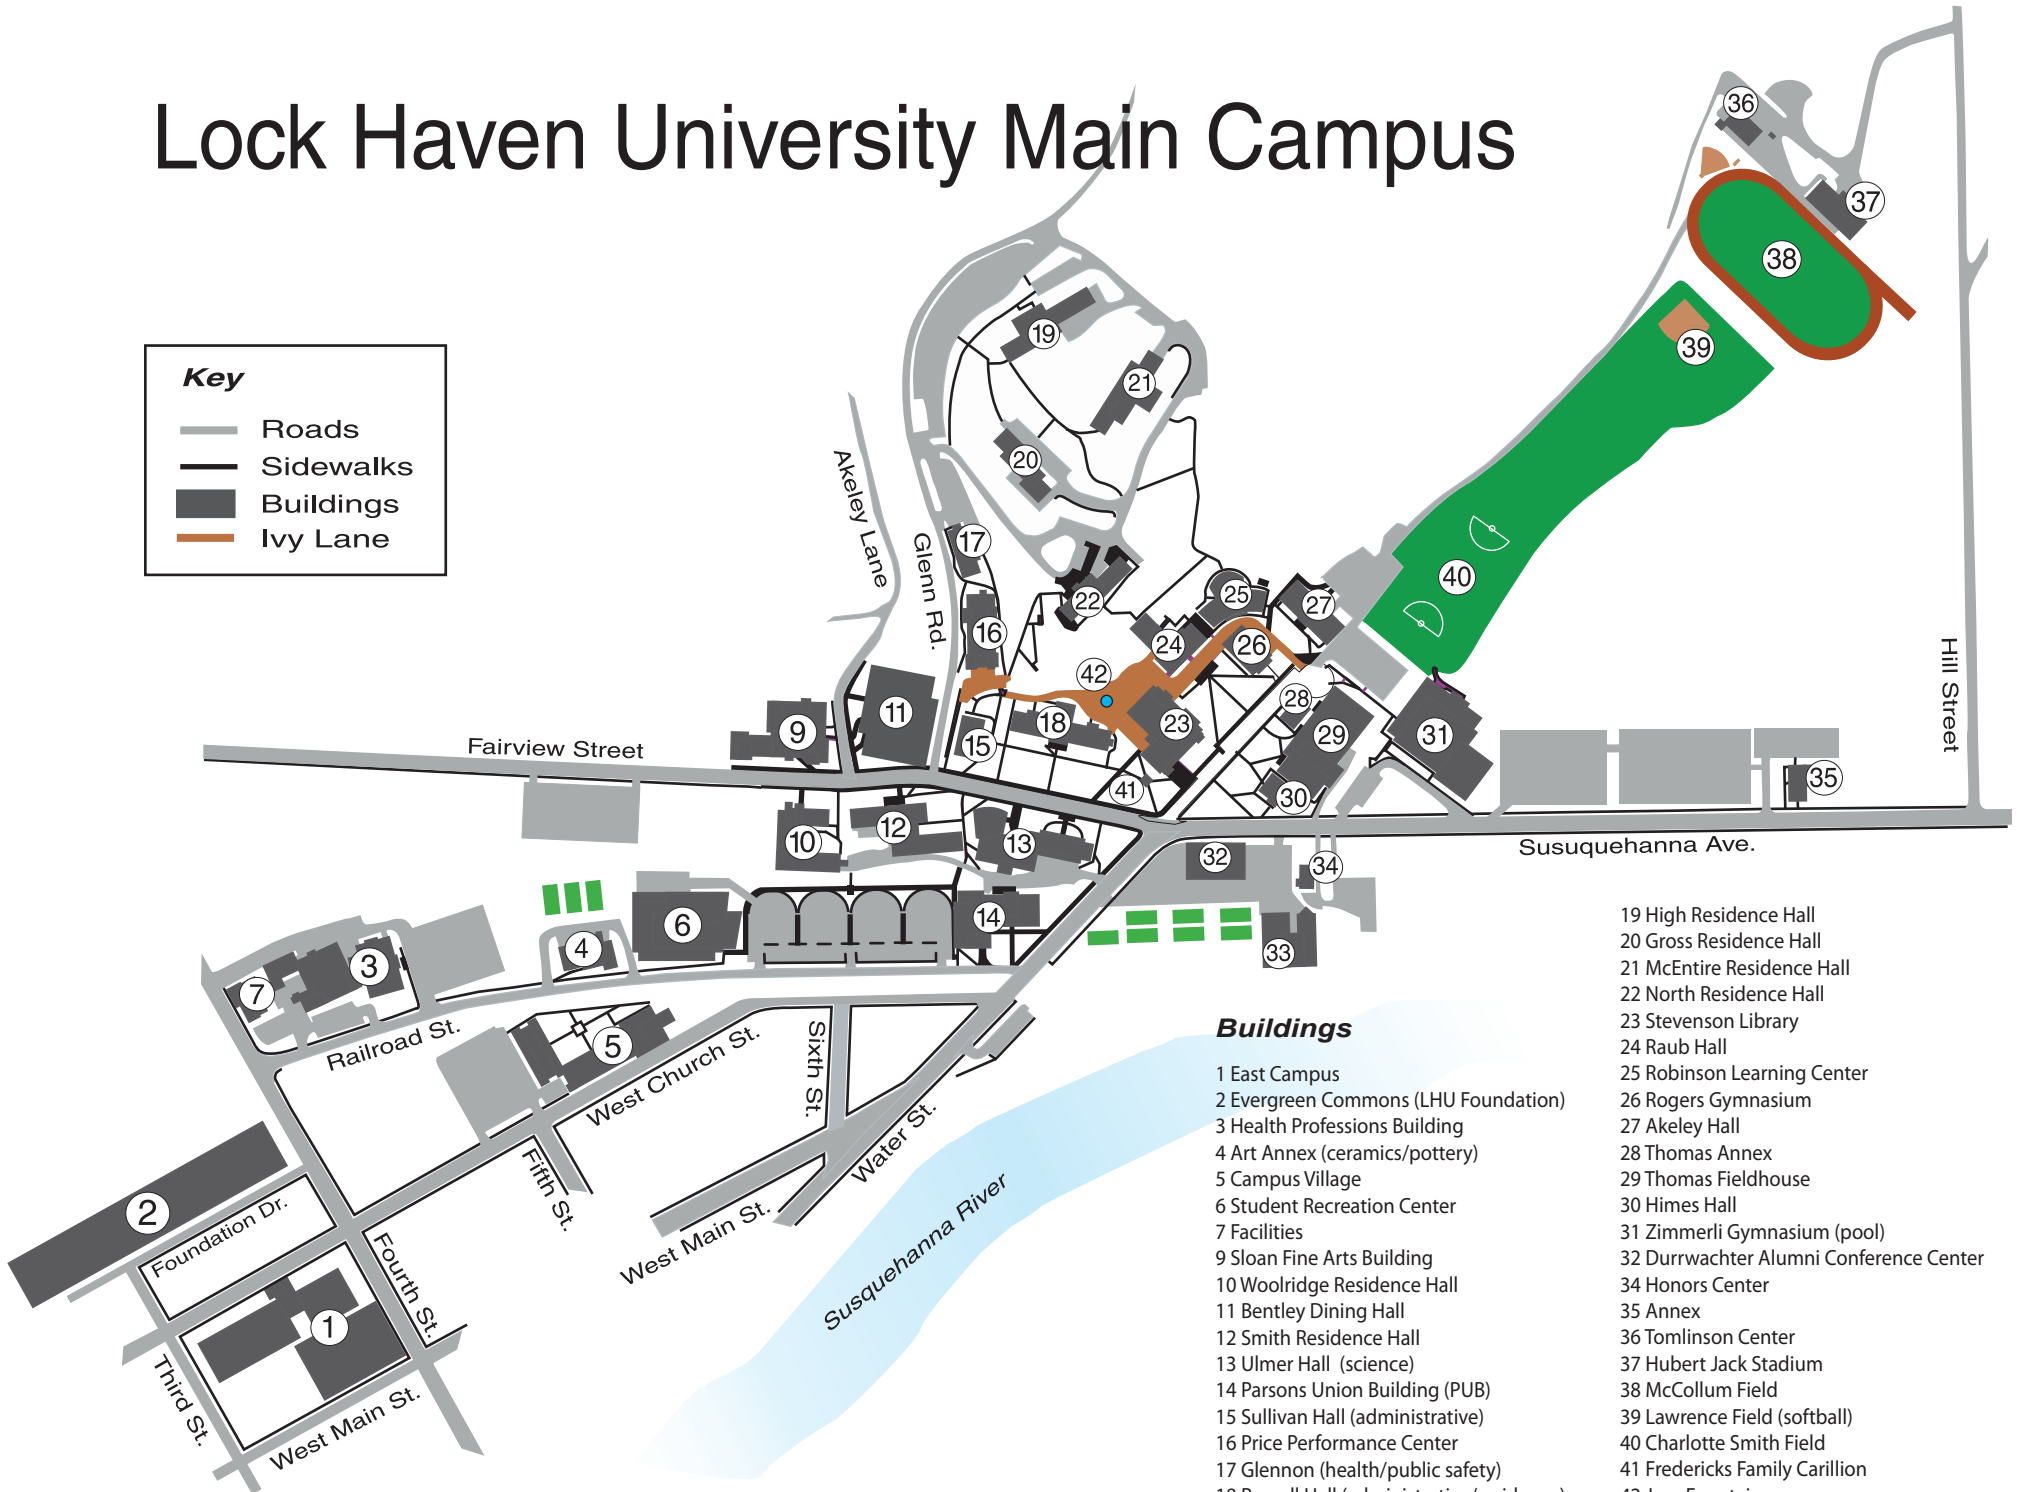

Lock Haven University Main Campus

Key

- Roads
- Sidewalks
- Buildings
- Ivy Lane

Buildings

- 1 East Campus
- 2 Evergreen Commons (LHU Foundation)
- 3 Health Professions Building
- 4 Art Annex (ceramics/pottery)
- 5 Campus Village
- 6 Student Recreation Center
- 7 Facilities
- 9 Sloan Fine Arts Building
- 10 Woolridge Residence Hall
- 11 Bentley Dining Hall
- 12 Smith Residence Hall
- 13 Ulmer Hall (science)
- 14 Parsons Union Building (PUB)
- 15 Sullivan Hall (administrative)
- 16 Price Performance Center
- 17 Glennon (health/public safety)
- 18 Russell Hall (administrative/residence)
- 19 High Residence Hall
- 20 Gross Residence Hall
- 21 McEntire Residence Hall
- 22 North Residence Hall
- 23 Stevenson Library
- 24 Raub Hall
- 25 Robinson Learning Center
- 26 Rogers Gymnasium
- 27 Akeley Hall
- 28 Thomas Annex
- 29 Thomas Fieldhouse
- 30 Himes Hall
- 31 Zimmerli Gymnasium (pool)
- 32 Durrwachter Alumni Conference Center
- 34 Honors Center
- 35 Annex
- 36 Tomlinson Center
- 37 Hubert Jack Stadium
- 38 McCollum Field
- 39 Lawrence Field (softball)
- 40 Charlotte Smith Field
- 41 Fredericks Family Carillion
- 42 Jury Fountain