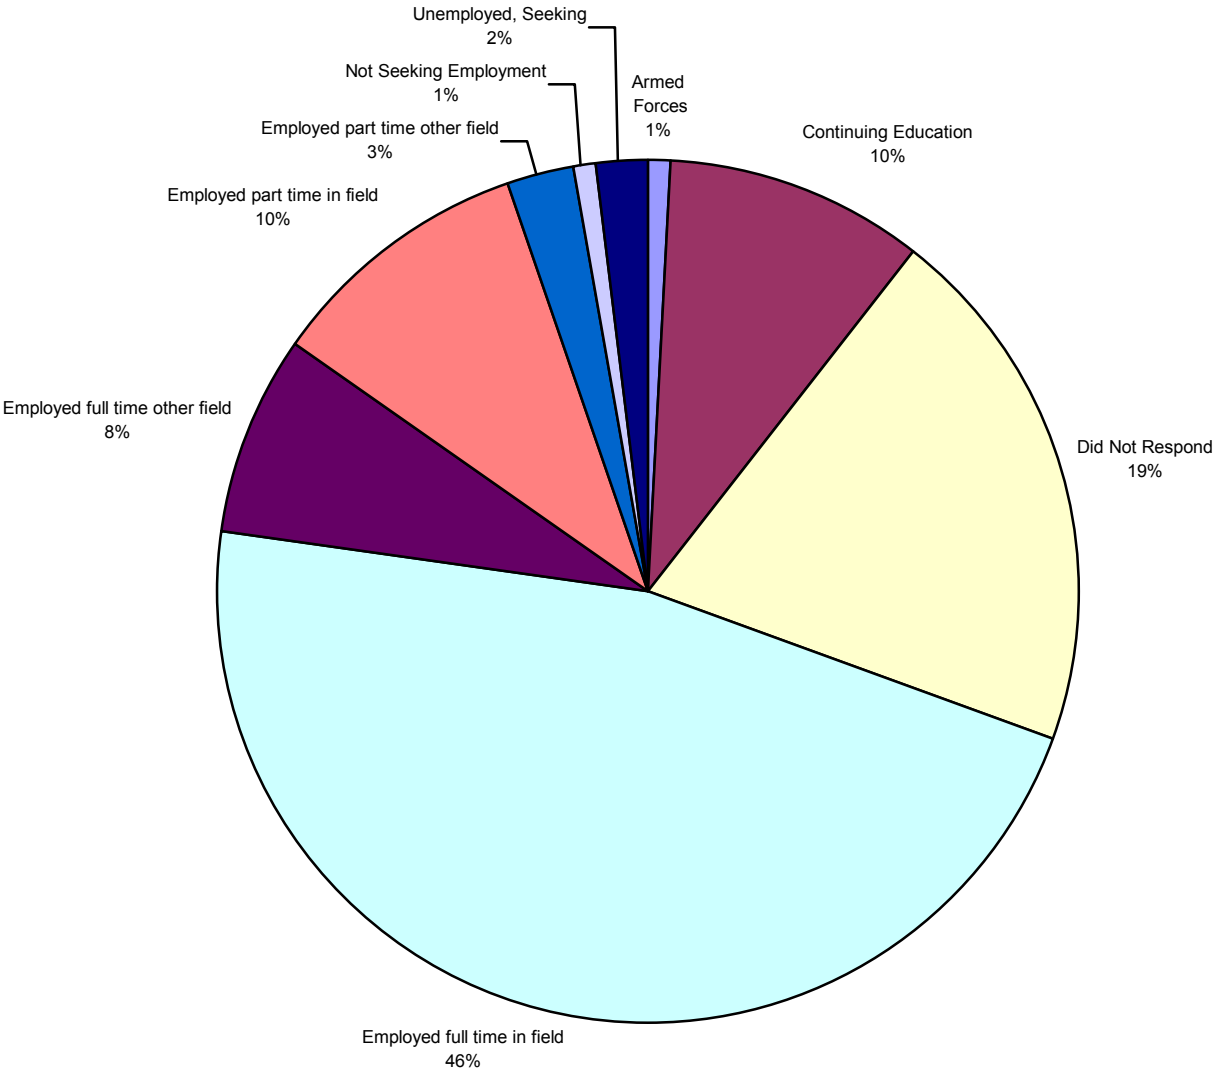

Comparison of Post Graduate Status – Class of 2003
Based on all graduates