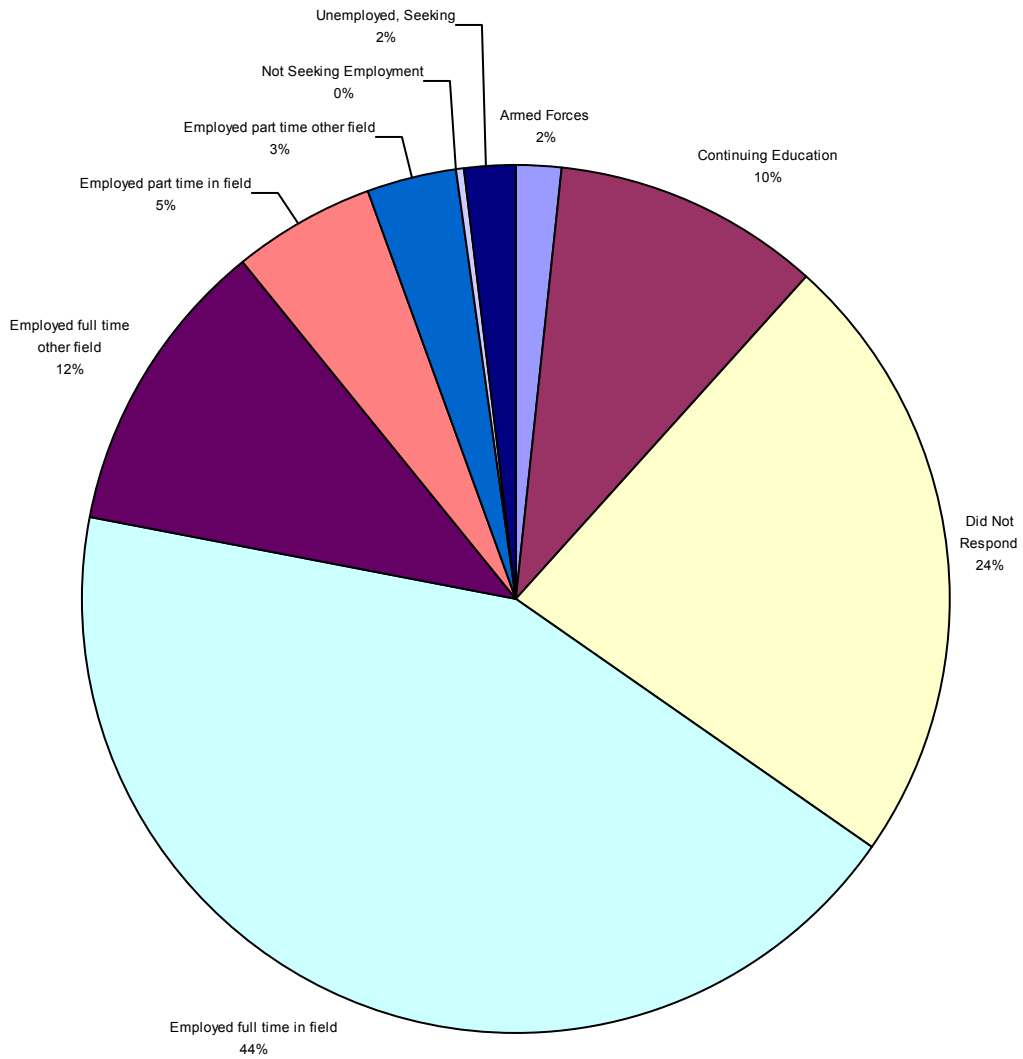

Comparison of Post-Graduate Status – Class of 2003
College of Arts & Science
Based on all graduates in the College of Arts & Science