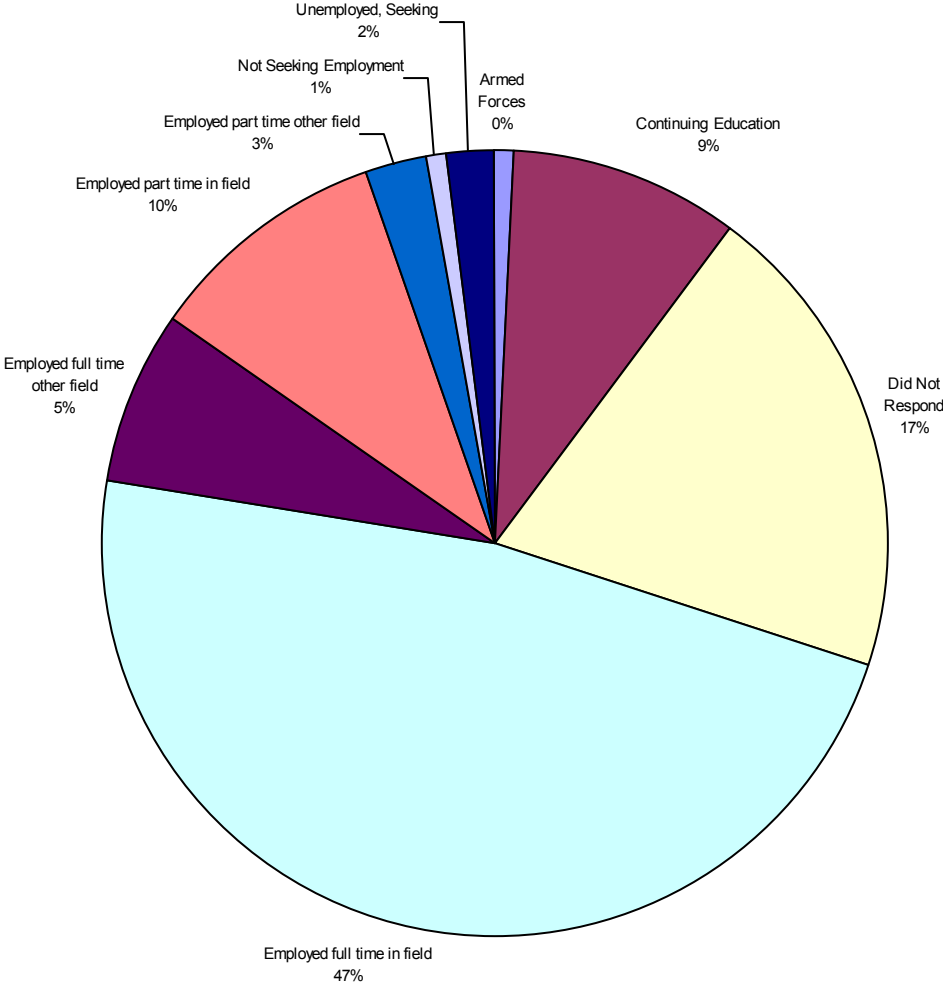

Comparison of Post Graduate Status – Class of 2003
College of Education and Human Services
Based on all graduates in the College of Education and Human Services