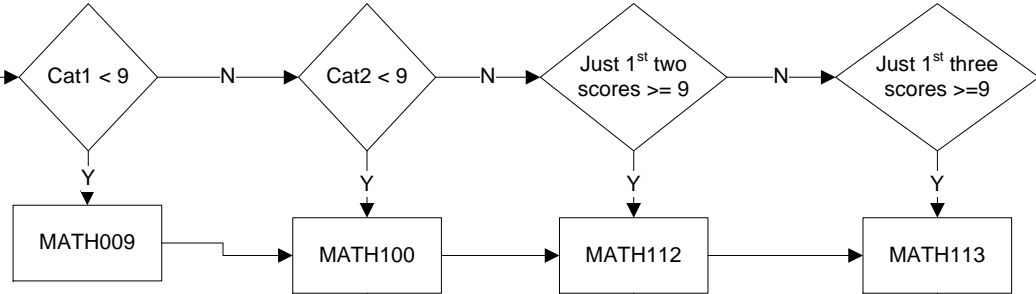

CS Degree Progress Flow Chart
Core Requirements
 Last Updated: 5/13/2009

 Indicates a core requirement

MATH PLACEMENT

Take the math placement test online at www.lhup.edu/math/math_placement_required.htm

Freshman / Sophomore

Junior / Senior

CS Degree Progress Flow Chart
Major Electives (7 courses)
Last Updated: 5/13/2009

 Indicates a major elective

Page 2 of 2

Choose at least two

Choose at least three (one must have MATH designation)
[may not count for gen ed and major elective]