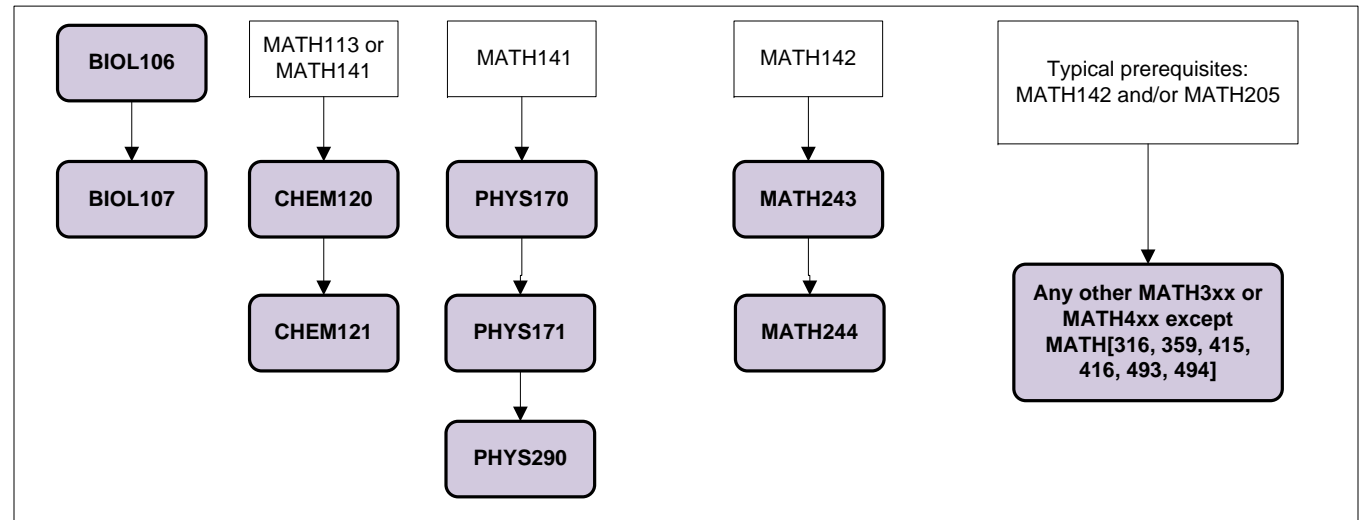

Junior / Senior

CS Degree Progress Flow Chart
Major Electives (7 courses)
Last Updated: 5/13/2009

 Indicates a major elective

Page 2 of 2

Choose at least two

Choose at least three (one must have MATH designation)
[may not count for gen ed and major elective]

Additional options for remaining two courses