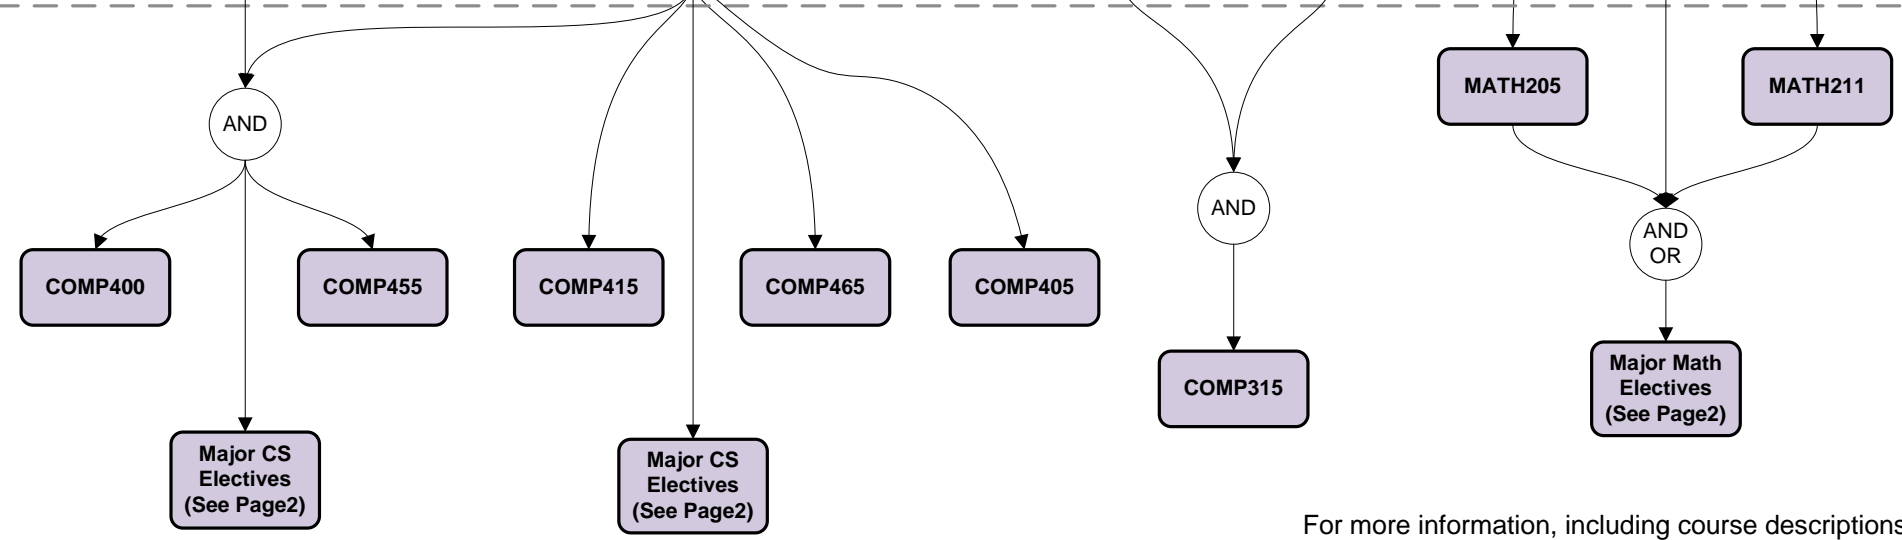

CS Degree Progress Flow Chart
Core Requirements
 Last Updated: 5/13/2009

 Indicates a core requirement

MATH PLACEMENT

Take the math placement test online at www.lhup.edu/math/math_placement_required.htm

Freshman / Sophomore

Junior / Senior

CS Degree Progress Flow Chart
Major Electives (7 courses)
Last Updated: 5/13/2009

 Indicates a major elective

Page 2 of 2

Choose at least two

Choose at least three (one must have MATH designation)
[may not count for gen ed and major elective]

Additional options for remaining two courses