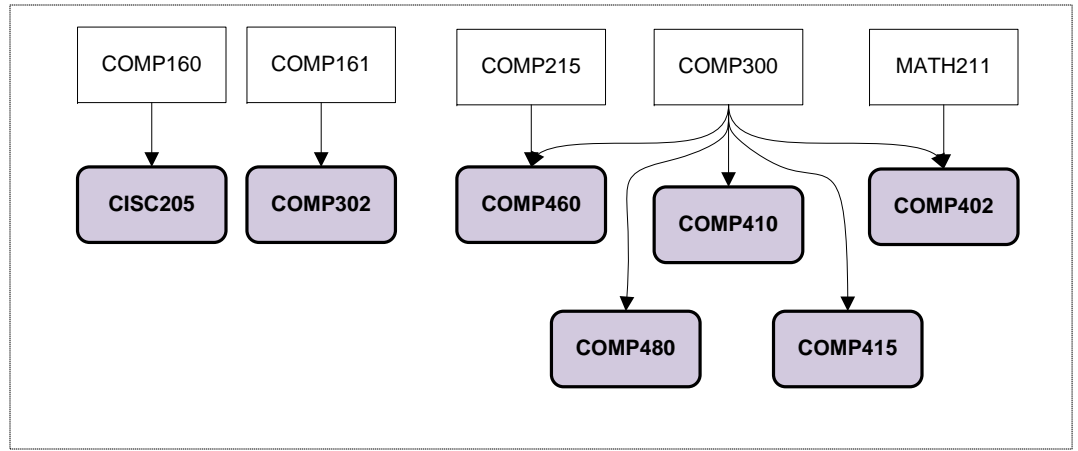

CS Degree Progress Flow Chart
Core Requirements
 Last Updated: 5/13/2009

 Indicates a core requirement

MATH PLACEMENT

Take the math placement test online at www.lhup.edu/math/math_placement_required.htm

Freshman / Sophomore

Junior / Senior

CS Degree Progress Flow Chart
Major Electives (7 courses)
Last Updated: 5/13/2009

 Indicates a major elective

Page 2 of 2

Choose at least two

Choose at least three (one must have MATH designation)
[may not count for gen ed and major elective]

Additional options for remaining two courses