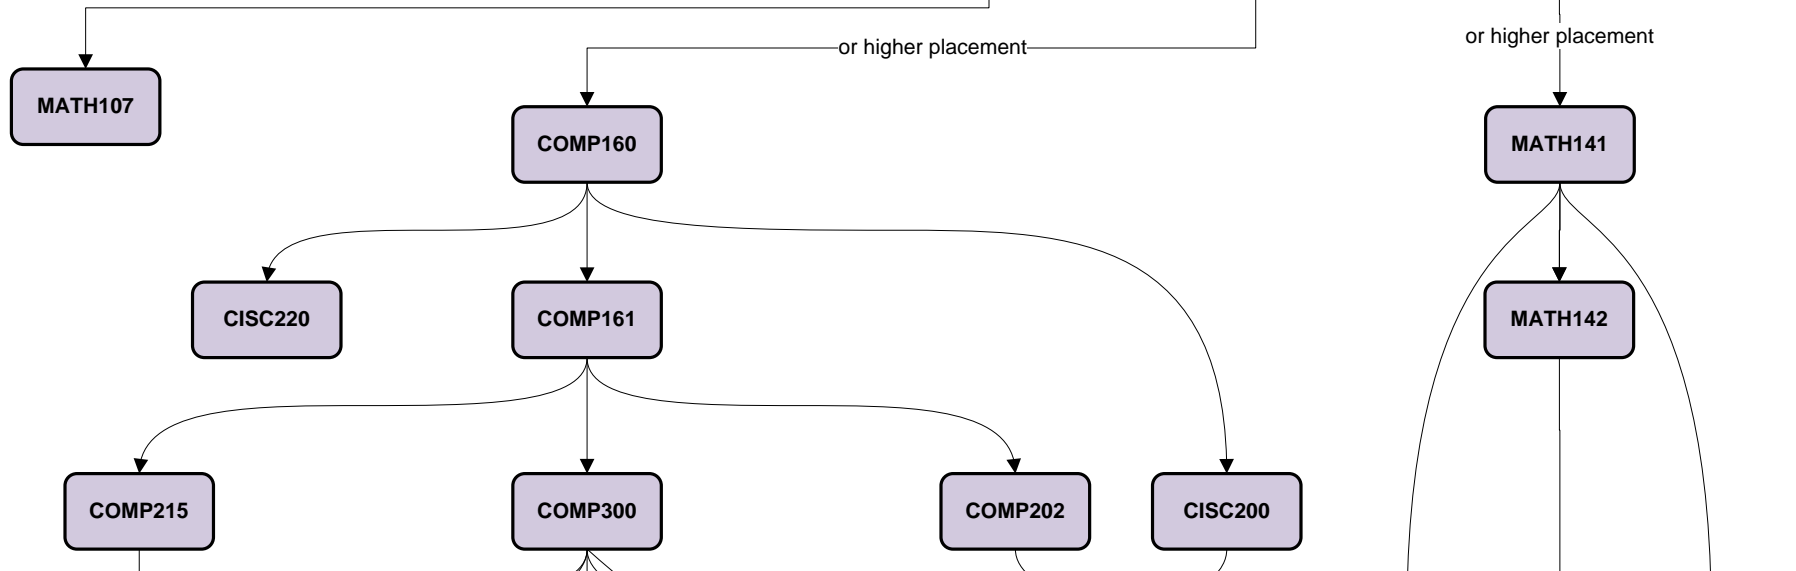

CS Degree Progress Flow Chart
Core Requirements
 Last Updated: 5/13/2009

 Indicates a core requirement

MATH PLACEMENT

Take the math placement test online at www.lhup.edu/math/math_placement_required.htm

Freshman / Sophomore

Junior / Senior

CS Degree Progress Flow Chart
Major Electives (7 courses)
Last Updated: 5/13/2009

 Indicates a major elective

Page 2 of 2

Choose at least two

Choose at least three (one must have MATH designation)
[may not count for gen ed and major elective]

Additional options for remaining two courses