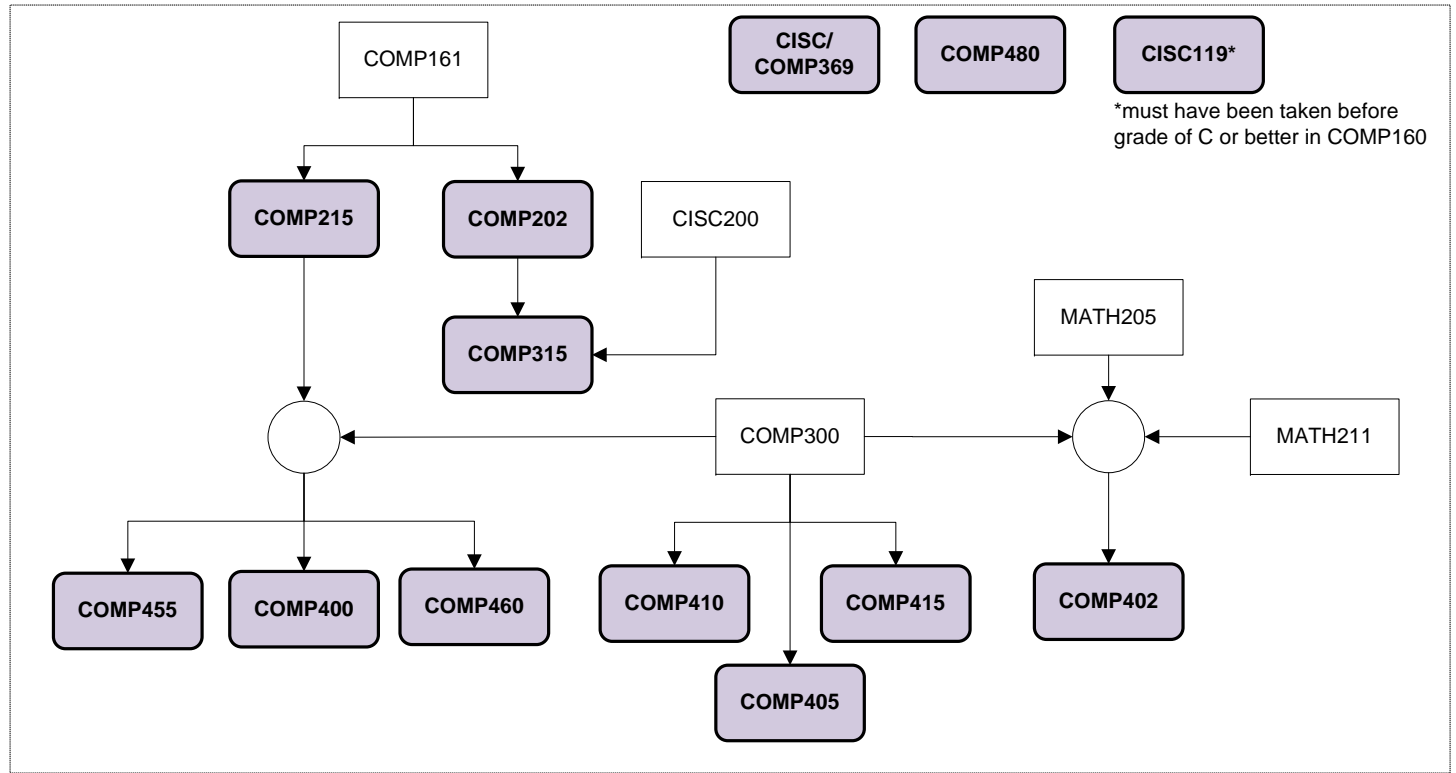

CIS Degree Progress Flow Chart
Core Requirements
 Last Updated: 3/16/09

 Indicates a core requirement

Page 1 of 2

Take the math placement test online at www.lhup.edu/math/math_placement_required.htm

or higher placement

For more information, including course descriptions and check-off sheets, visit:
http://www.lhup.edu/comp_sci/resources.html

CIS Degree Progress Flow Chart
Major Electives
Last Updated: 3/16/09

 Indicates a major elective