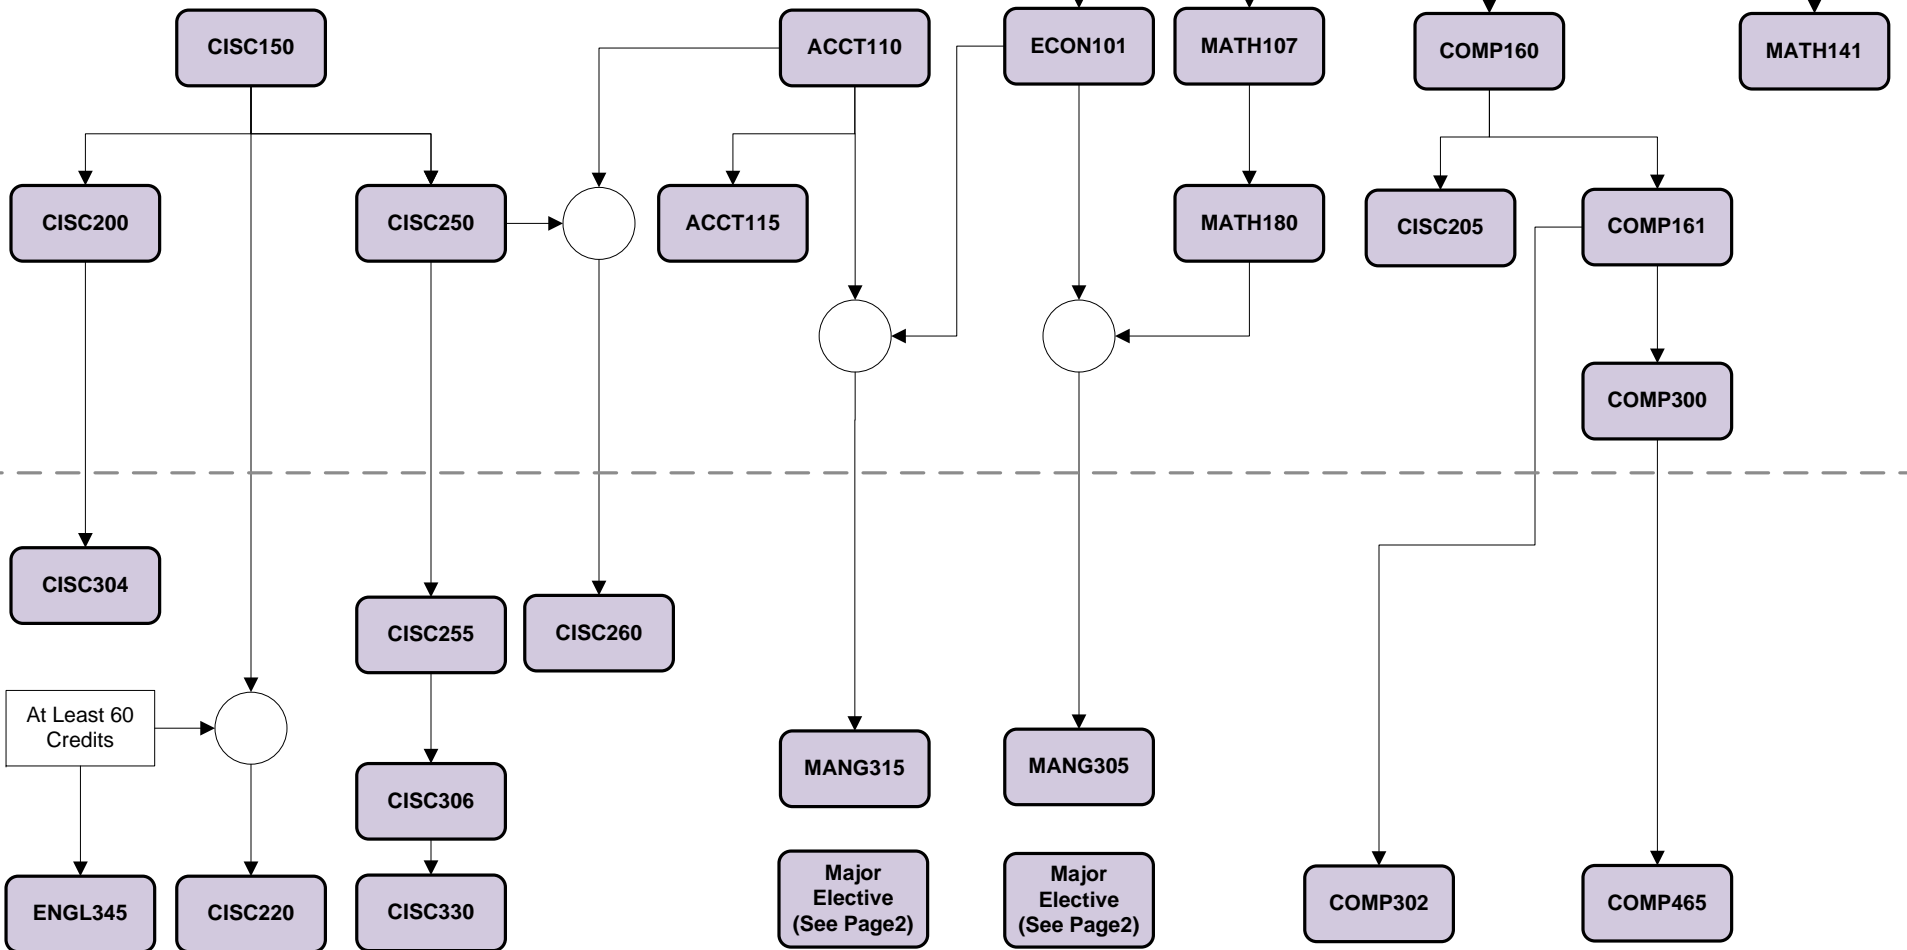

CIS Degree Progress Flow Chart
Core Requirements
 Last Updated: 3/16/09

 Indicates a core requirement

Page 1 of 2

Take the math placement test online at www.lhup.edu/math/math_placement_required.htm

or higher placement

For more information, including course descriptions and check-off sheets, visit:
http://www.lhup.edu/comp_sci/resources.html

CIS Degree Progress Flow Chart
Major Electives
Last Updated: 3/16/09

 Indicates a major elective

Choose one from each group