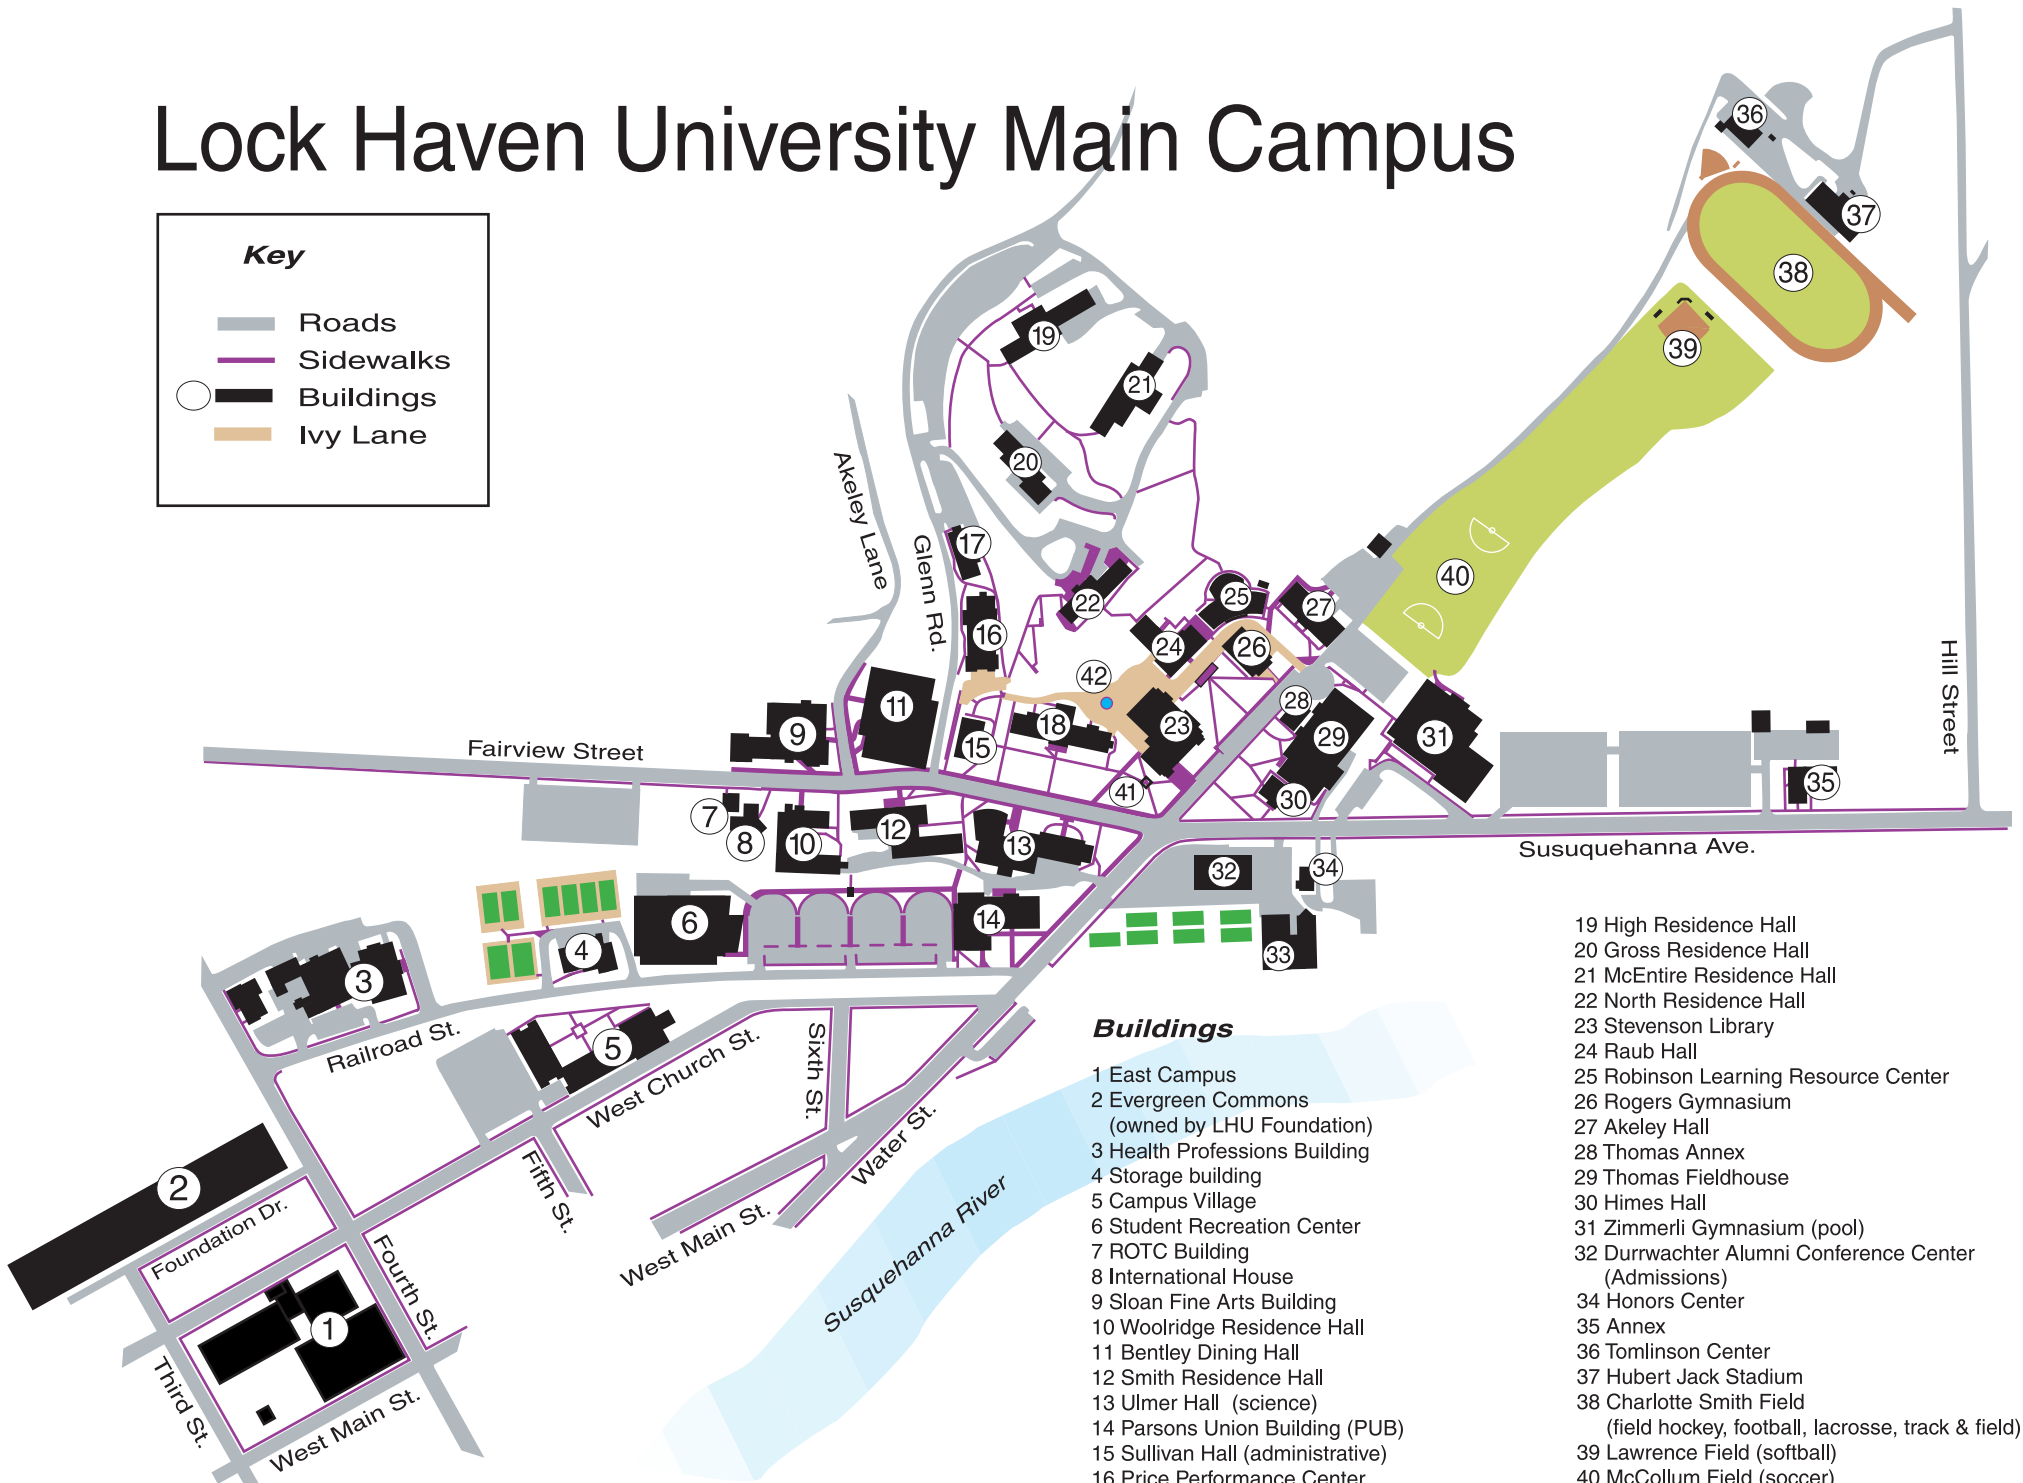

Lock Haven University Main Campus

Key

-  Roads
-  Sidewalks
-  Buildings
-  Ivy Lane

Buildings

- 1 East Campus
- 2 Evergreen Commons (owned by LHU Foundation)
- 3 Health Professions Building
- 4 Storage building
- 5 Campus Village
- 6 Student Recreation Center
- 7 ROTC Building
- 8 International House
- 9 Sloan Fine Arts Building
- 10 Woolridge Residence Hall
- 11 Bentley Dining Hall
- 12 Smith Residence Hall
- 13 Ulmer Hall (science)
- 14 Parsons Union Building (PUB)
- 15 Sullivan Hall (administrative)
- 16 Price Performance Center
- 17 Glennon Infirmary (health/law enforcement)
- 18 Russell Hall (administrative/residence)
- 19 High Residence Hall
- 20 Gross Residence Hall
- 21 McEntire Residence Hall
- 22 North Residence Hall
- 23 Stevenson Library
- 24 Raub Hall
- 25 Robinson Learning Resource Center
- 26 Rogers Gymnasium
- 27 Akeley Hall
- 28 Thomas Annex
- 29 Thomas Fieldhouse
- 30 Himes Hall
- 31 Zimmerli Gymnasium (pool)
- 32 Durrwachter Alumni Conference Center (Admissions)
- 34 Honors Center
- 35 Annex
- 36 Tomlinson Center
- 37 Hubert Jack Stadium
- 38 Charlotte Smith Field (field hockey, football, lacrosse, track & field)
- 39 Lawrence Field (softball)
- 40 McCollum Field (soccer)
- 41 Fredericks Family Carillion
- 42 Jury Fountain