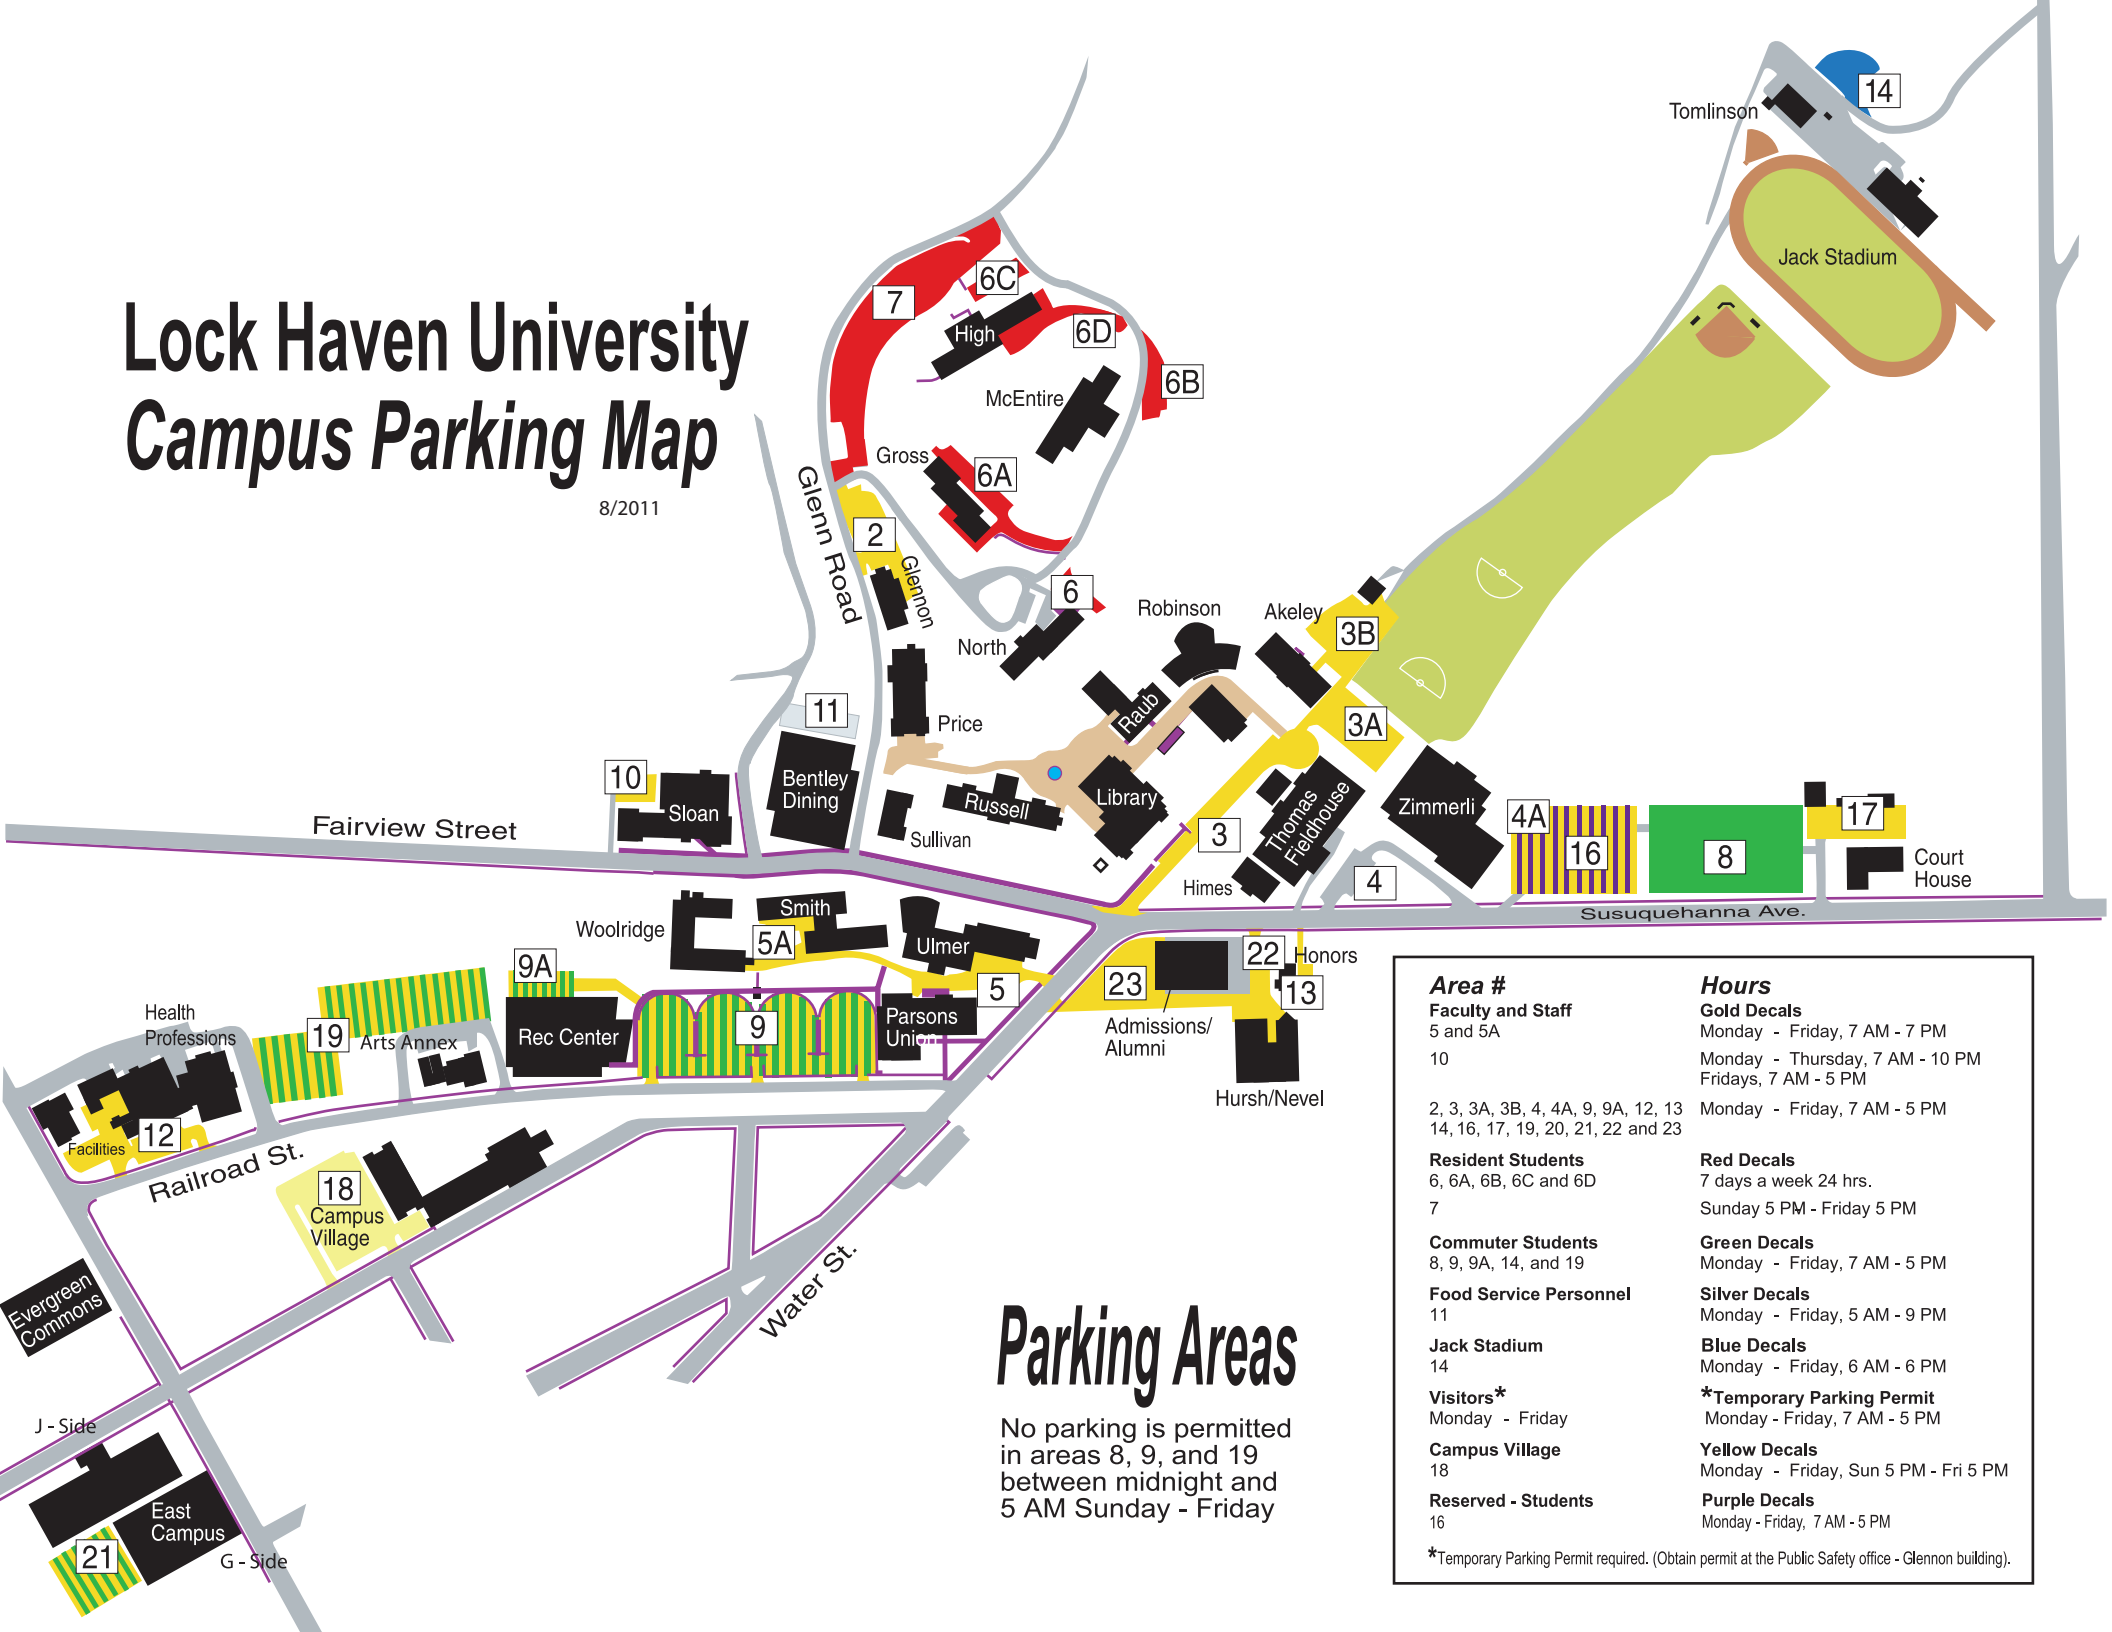

Lock Haven University Campus Parking Map

8/2011

Parking Areas

No parking is permitted in areas 8, 9, and 19 between midnight and 5 AM Sunday - Friday

Area

Faculty and Staff

5 and 5A
10

2, 3, 3A, 3B, 4, 4A, 9, 9A, 12, 13
14, 16, 17, 19, 20, 21, 22 and 23

Resident Students

6, 6A, 6B, 6C and 6D
7

Commuter Students

8, 9, 9A, 14, and 19

Food Service Personnel

11

Jack Stadium

14

Silver Decals

Monday - Friday, 5 AM - 9 PM

Blue Decals

Monday - Friday, 6 AM - 6 PM

*Temporary Parking Permit

Monday - Friday, 7 AM - 5 PM

Yellow Decals

Monday - Friday, Sun 5 PM - Fri 5 PM

Purple Decals

Monday - Friday, 7 AM - 5 PM

*Temporary Parking Permit required. (Obtain permit at the Public Safety office - Glenn building).