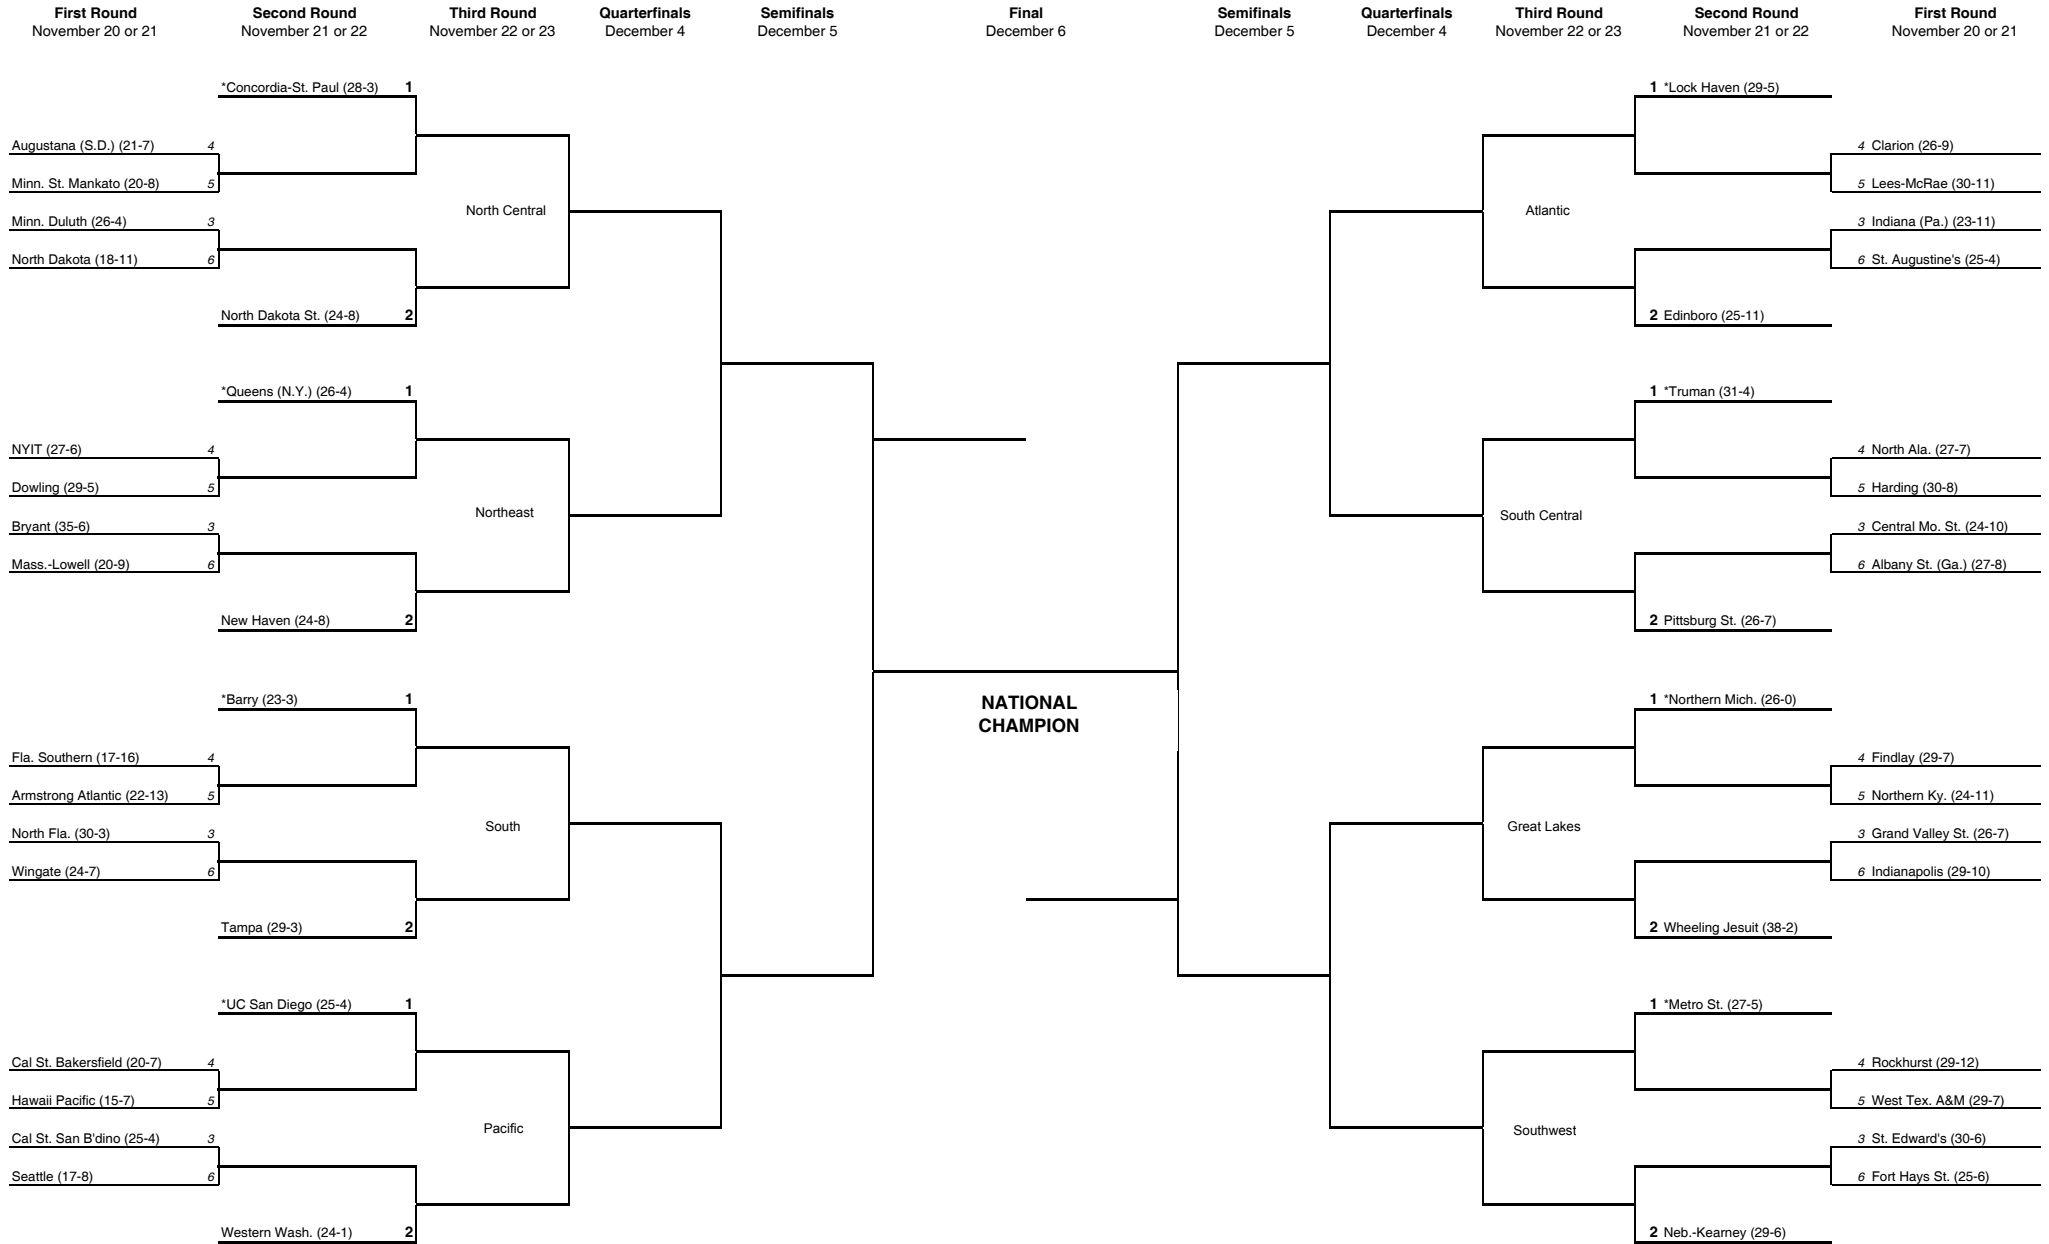

NCAA Division II Women's VOLLEYBALL CHAMPIONSHIP

* Host Institution
Please Note: Order of the matches will be determined by the NCAA Division II Women's Volleyball Committee.