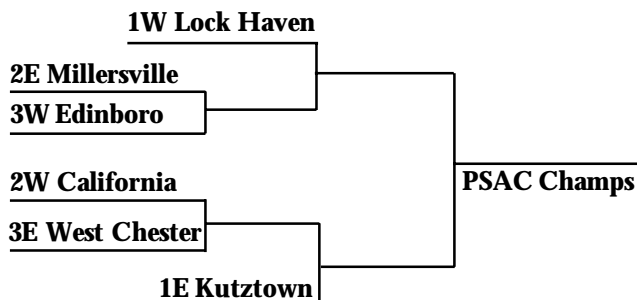

#17 Lock Haven University Volleyball

Game Notes

2005 PSAC Championships -- Keystone Arena -- Kutztown University -- Nov. 11-12, 2005

Sports Information contact: Kevin Carver ... Phone: 570-893-2350 ... Fax: 570-893-7025 ...
email: kcarver@lhup.edu ... Sports Information Director: Al Weston

LADY EAGLE VOLLEYBALL QUICK FACTS

Location: ..... Lock Haven, Pa.
Enrollment: 5,129
Founded: 1870
Nickname: ..... Lady Eagles
Colors: ..... Crimson, White
Affiliation: ..... NCAA Division II
Conference: ..... Pennsylvania State Athletic Conference
..... West Division
Home Facility: ..... Thomas Fieldhouse
President: ..... Dr. Keith T. Miller
Director of Athletics: ..... Sharon E. Taylor
Associate Athletic Director: ..... Peter Campbell
Assistant Athletic Director: ..... Danielle Barney
Athletic Department Phone: 570-893-2102
Head Trainer: ..... Pat Morris
Equipment Managers: .... Kim Lindsey & Ralph Kalbach
Head Coach: ..... Tom Justice
Alma Mater: ..... Southern Illinois University '71
Justice's Record/Years at LHU: 336-190 (15)
Justice's Career Record/Years: ..... same
Office Phone: 570-893-2388
Email: ..... tjustice@lhup.edu
2004 Record: .. 28-4, 8-2, PSAC Tournament Champions
..... NCAA Division II Atlantic Region Champions
Starters Returning/Lost: 5/2

2005 PSAC Championships Bracket

Game Times

2E vs. 3W Friday @ 10 a.m.
2W vs. 3E Friday @ 12:30 p.m.
2E/3W Winner vs. 1W Friday @ 5 p.m.
2W/3E Winner vs. 1E Friday @ 7:30 p.m.
PSAC Championship Saturday @ 3 p.m.

The Teams

West

East

2005 Lady Eagle Stats

Stat	Overall	PSAC Play
Kills/Game	13.95	14.77
Attack %	.278	.269
Assists/Game	12.94	13.97
Aces/Game	2.64	2.00
Digs/Game	15.71	15.94
Blocks/Game	3.20	3.46

Lock Haven Probable Starters

MH - Li YiZhi, Jr. .... .449 a%, 407 k, 159 b
MH - Stacey Borgia, Fr. .... .235 a%, 117 b
OPP - Inga Kurgonaite, So. .... .332 a %
OH - Allison Wade, Sr. .... 250 k, 263 d
OH - Michelle Deehan, Sr. ... 181 k, 221 d
S - Allison Furry, Sr. .... 729 assists
L - Mayumi Ishihara, Jr. .... 166 d

2005 LADY EAGLE VOLLEYBALL