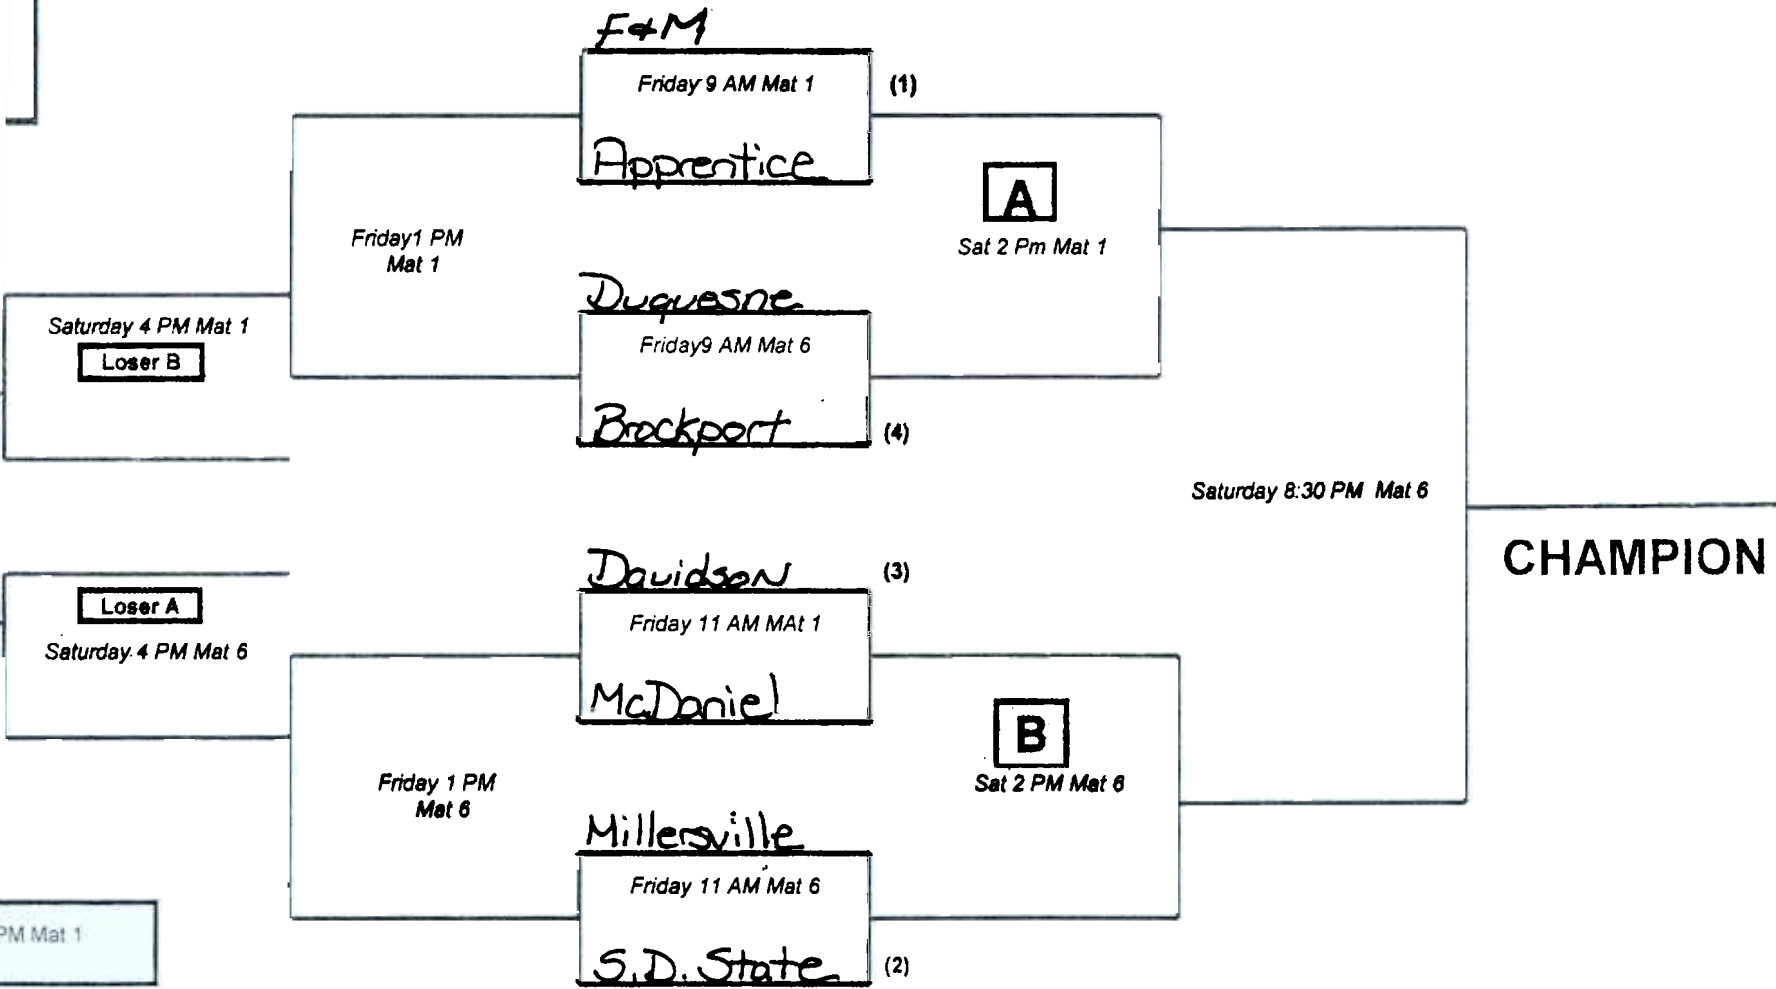

VIRGINIA DUALS 2005

lg

National Invitational Team Championships AMERICAN COLLEGE DIVISION

"25 Years of Excellence"

Top 4 Seeds as indicated by ()