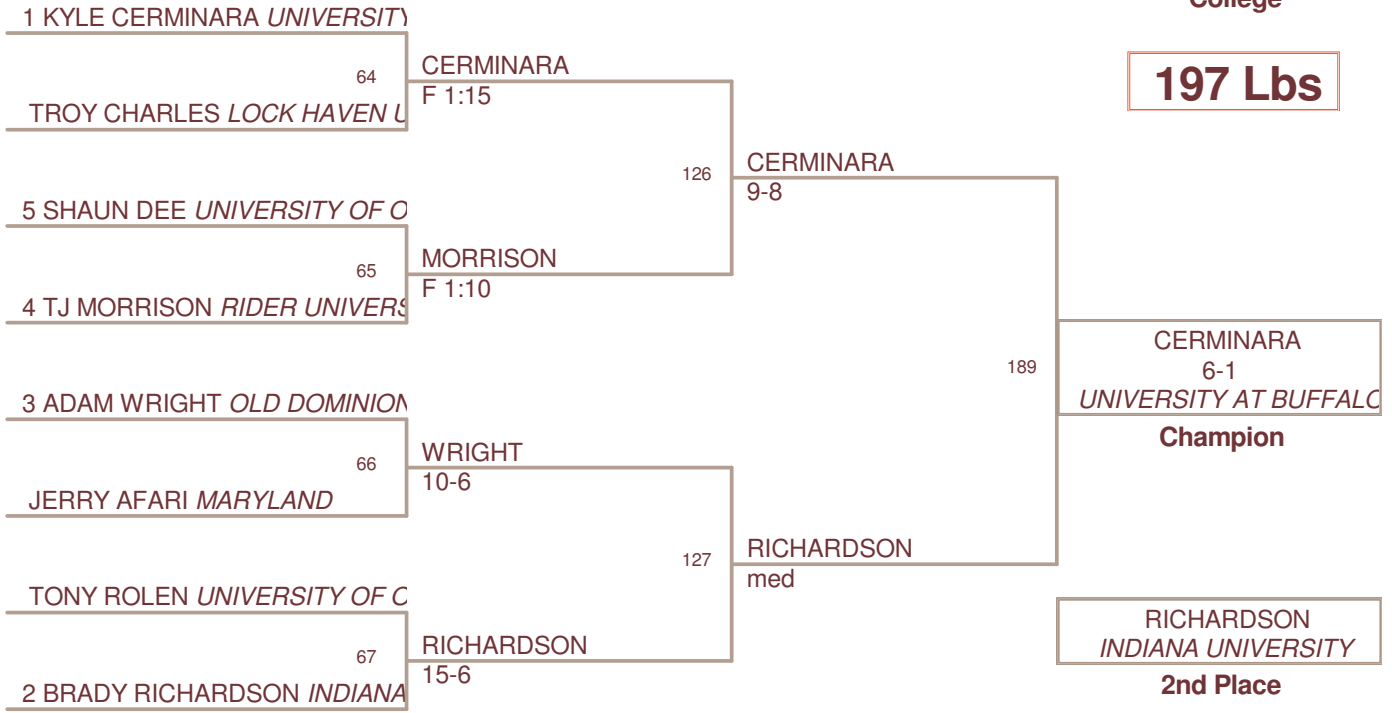

<u>Plc</u>	<u>Points</u>	<u>Team</u>
1	179	INDIANA UNIVERSITY
2	138.5	UNIVERSITY AT BUFFALO
2	138.5	UNIVERSITY OF OREGON
4	99.5	LOCK HAVEN UNIVERSITY
5	90	RIDER UNIVERSITY
6	71.5	MARYLAND
7	61.5	OLD DOMINION UNIVERSITY
8	37	CLARION UNIVERSITY

College

157 Lbs

College

174 Lbs

College

197 Lbs

College

285 Lbs