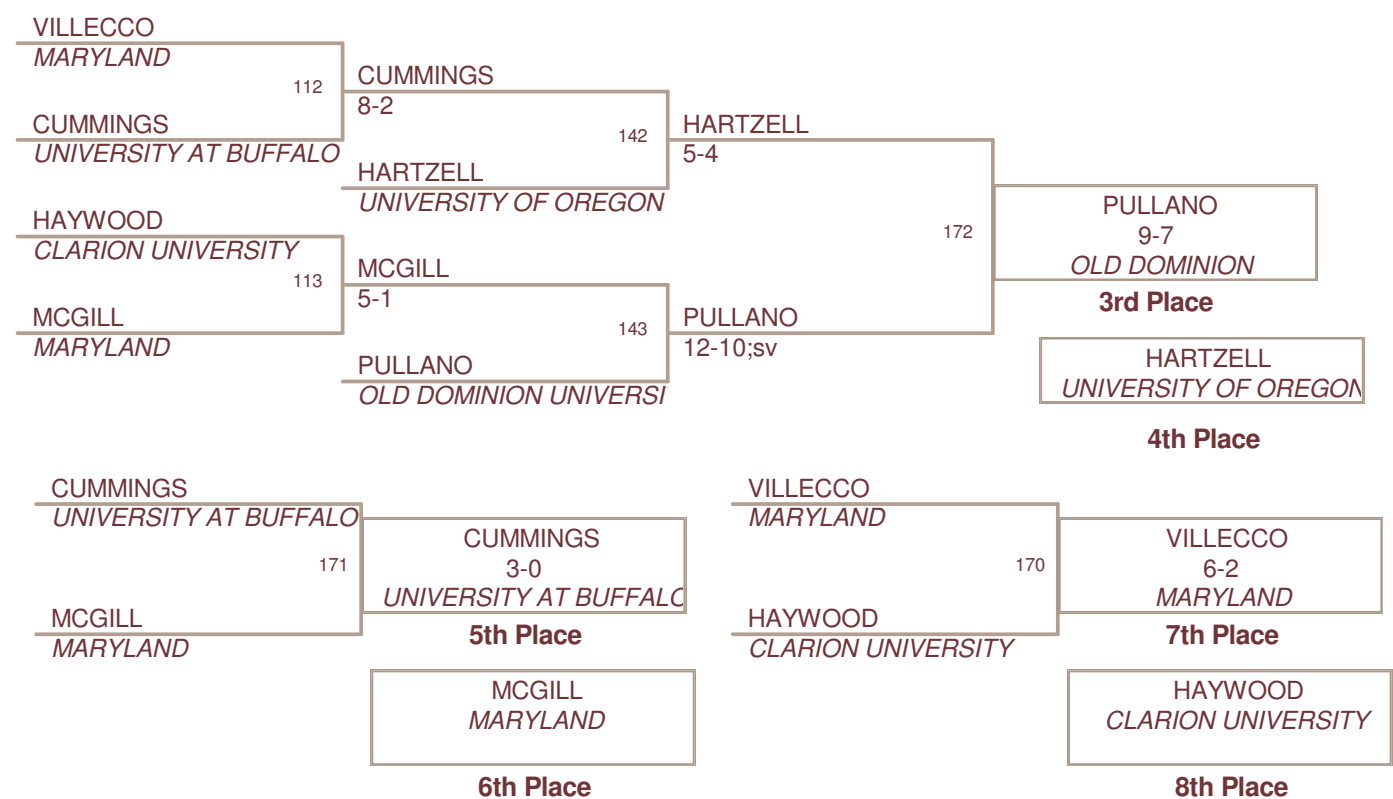

College

157 Lbs