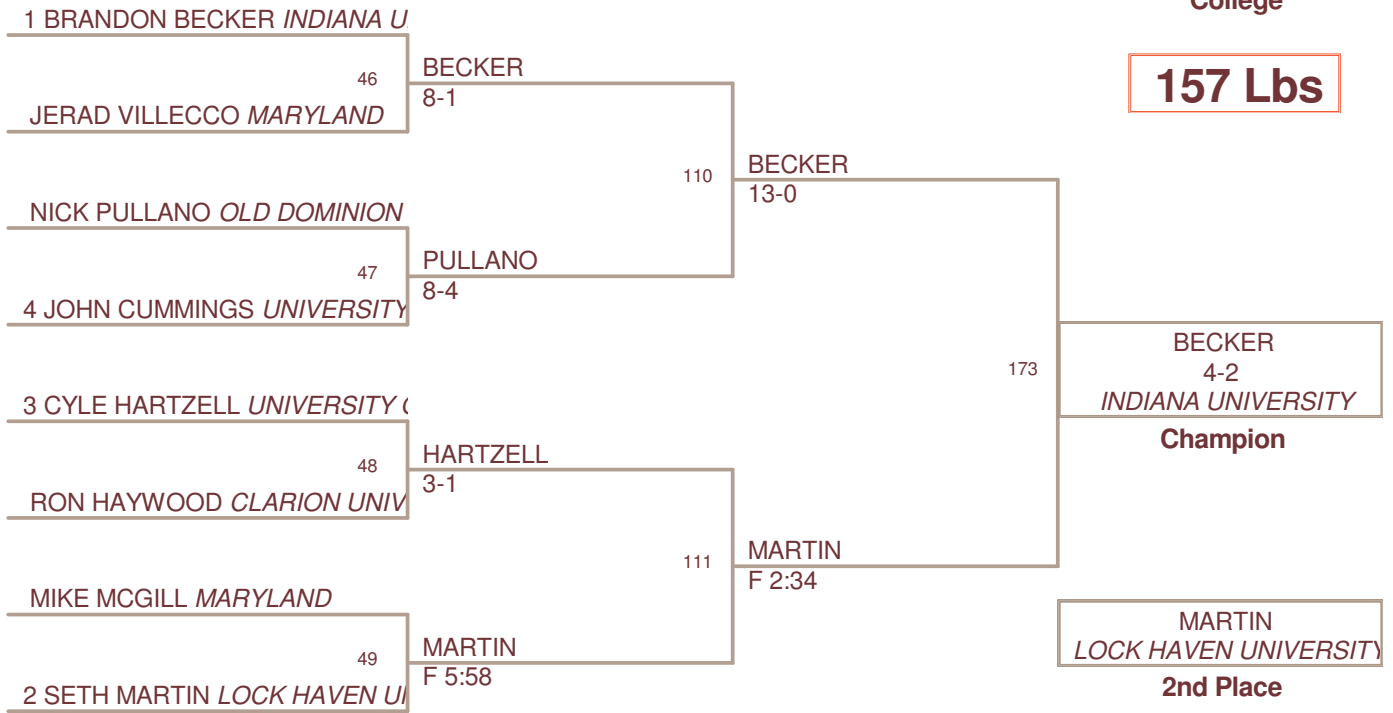

College

157 Lbs